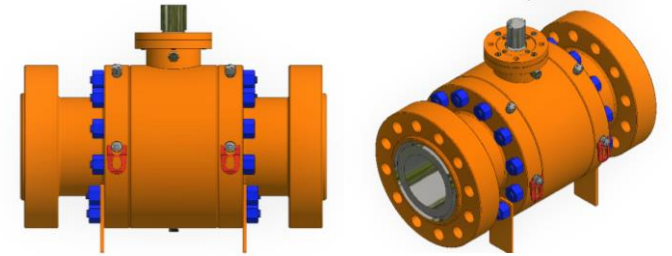

A member of the  ESSEM GROUP

EXPERIENCE LIST - METAL TO METAL BALL VALVE APPLICATION

AJ 2 TYPE - 12 INCH & ABOVE

No	End User	Project Name	Year	Type	Qty	Specifications			Operator	Seat
1	EQ Petroleum	-	2017	Actuated Ball Valve	1	18"	1500#	A106	Actuator	Metal to Metal